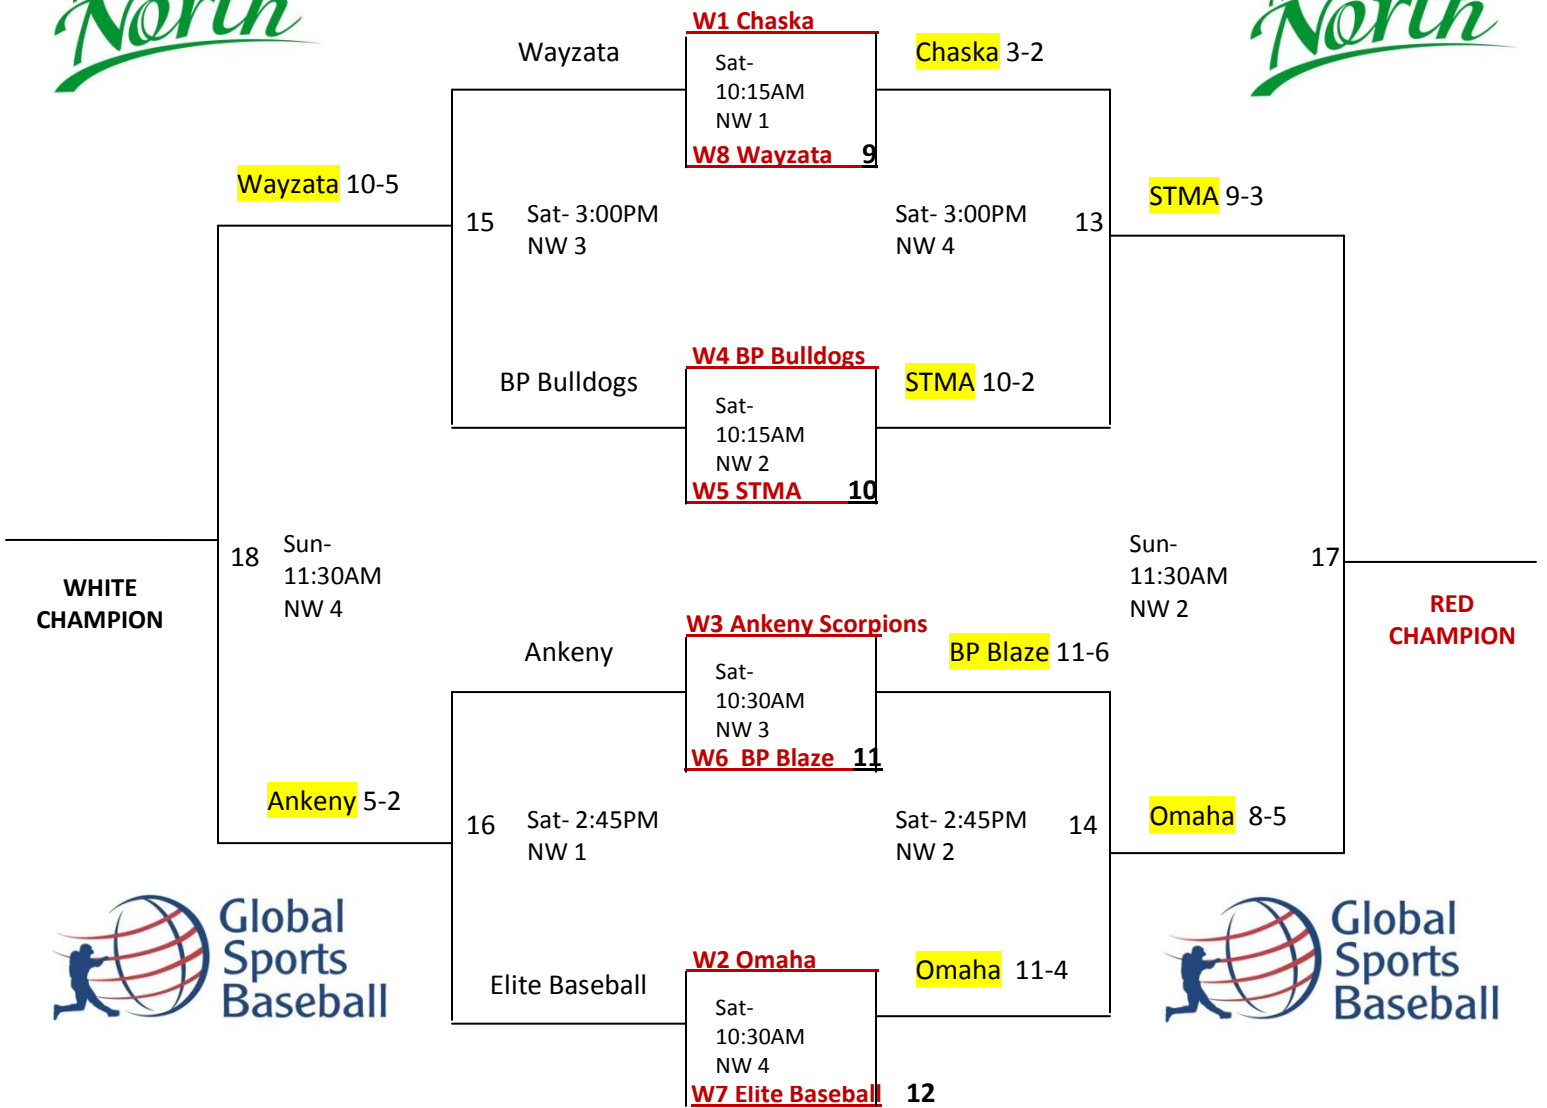

MINNESOTA GLOBAL SPORTS WORLD SERIES

11U

Northwoods Complex - Brooklyn Park, MN

July 22-26, 2009

BRACKET PLAY

Bracket Play- Higher seed has choice of home or away
All teams will be seeded into bracket based on pool play performance

6	Brooklyn Blaze 12-4	
Fri- 1:15PM NW 2		<u>Brooklyn Blaze</u>
11	Diamond Dreams	

3	Ankeny 8-0	
Fri- 3:30PM NW 1		<u>Ankeny Scorpions</u>
14	Elk River 3	

7	Elite Baseball 8-7	
Fri- 1:30PM NW 3		<u>Elite Baseball</u>
10	Anoka-Ramsey 7	

MINNESOTA GLOBAL SPORTS WORLD SERIES

11U

Northwoods Complex - Brooklyn Park, MN

July 22-26, 2009

RED & WHITE CHAMPIONSHIP BRACKET

Bracket Play - Higher seed has choice of home or away

MINNESOTA GLOBAL SPORTS WORLD SERIES

11U

Northwoods Complex - Brooklyn Park, MN

July 22-26, 2009

BLUE CHAMPIONSHIP BRACKET

Bracket Play - Higher seed has choice of home or away